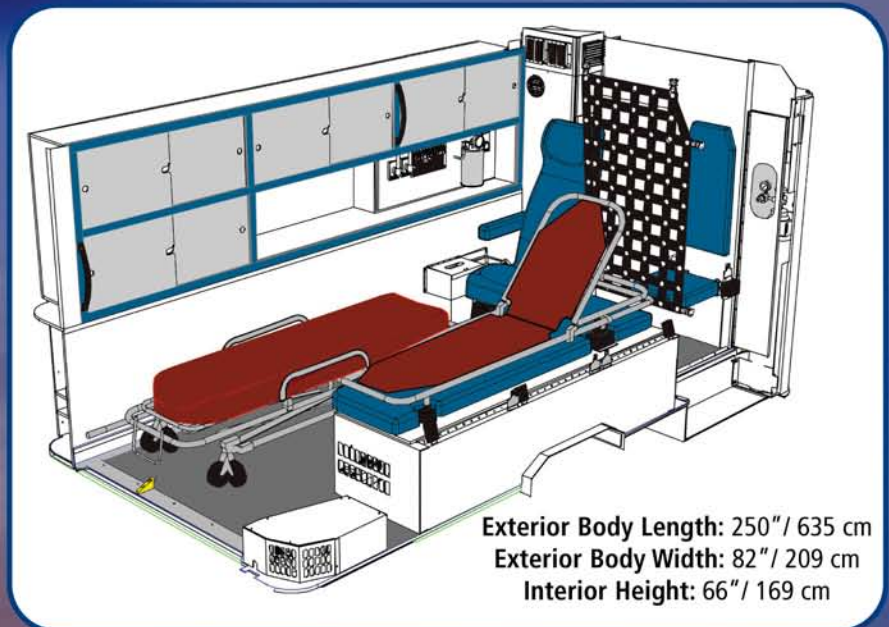

CRESTLINE®

WORLD CLASS AMBULANCES

*New*Era*

*Lightweight compact ambulance
offers easy manoeuvrability
on crowded city streets*

CRESTLINE®

WORLD CLASS AMBULANCES

New Era

Lightweight compact ambulance offers easy manoeuvrability on crowded city streets.

Optional dual cot floor plan provides comfort for both patients and doubles your revenue potential.

Huge cab area, seats recline, offering comfort for your medics.

Proven Reliability

When you invest in a Crestline New Era you don't just receive fine quality and innovative design – you receive peace of mind.

Exterior Body Length: 250" / 635 cm
Exterior Body Width: 82" / 209 cm
Interior Height: 66" / 169 cm

Emergency Vehicle Conspicuity Scoring System

Crestline Coach Ltd.
802-57th St E • Saskatoon, SK • Canada S7K 5Z1
Ph. 306 934 8844 • Fax 306 242 5838
info@crestlinecoach.com • www.crestlinecoach.com